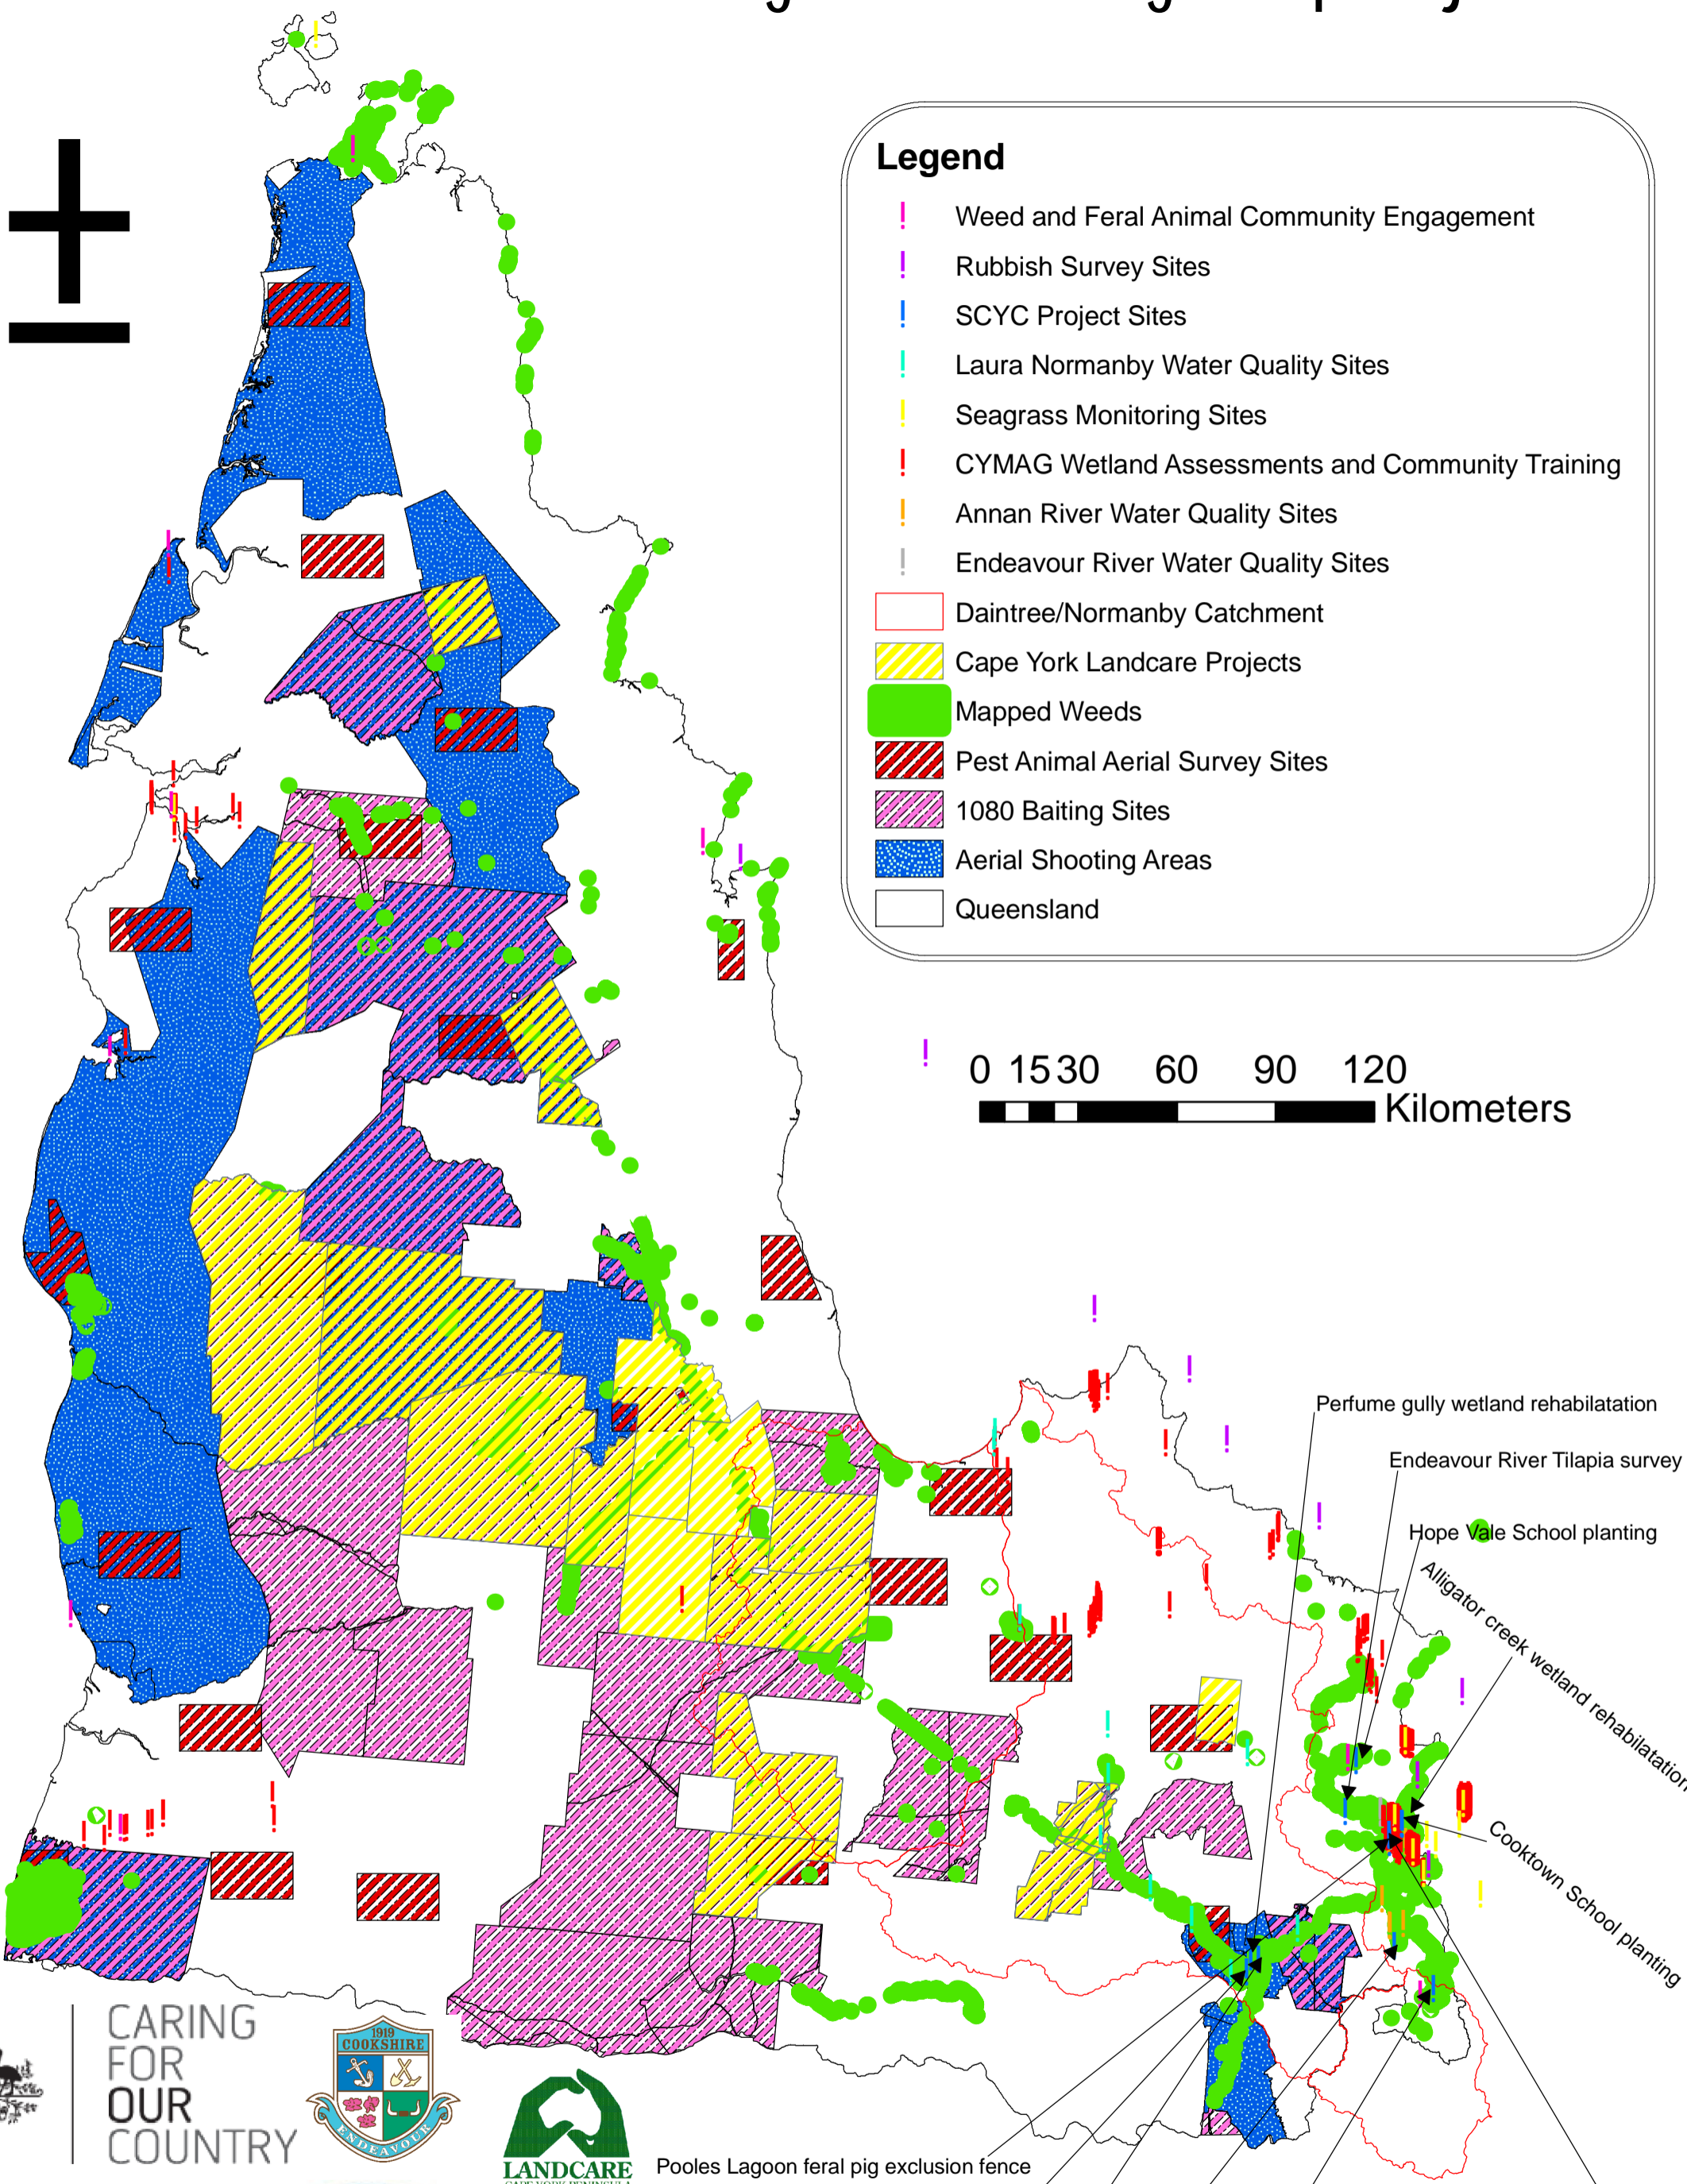

# Cape York Natural Resource Management Working Group Project Sites

CARING FOR OUR COUNTRY

Pooles Lagoon feral pig exclusion fence

Honey Dam Salvinia Control

Sooty grunter survey

Bloomfield riparian revegetation

Keatings Lagoon feral pig exclusion fence

Lakeland school Salvinia weevil breeding

Perfume gully wetland rehabilitation

Endeavour River Tilapia survey

Hope Vale School planting

Alligator creek wetland rehabilitation

Cooktown School planting